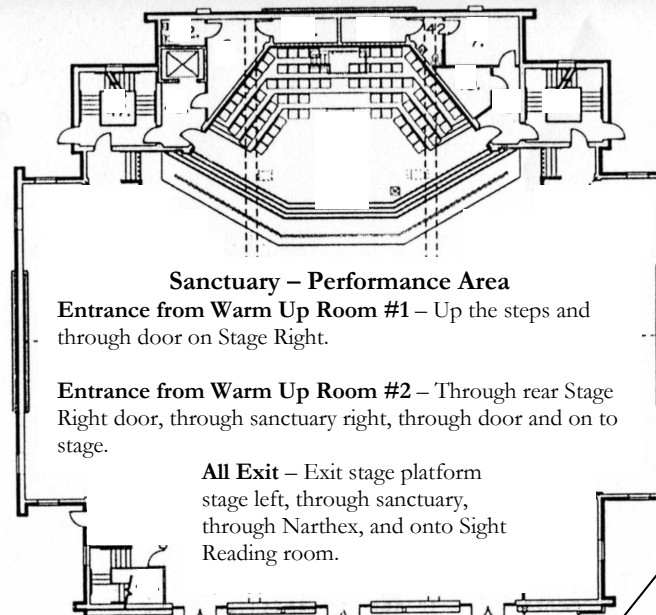

**MTVA Choral Festival  
Murfreesboro FUMC  
1<sup>st</sup> Floor**

**Choir Room –  
Warm Up Room #1.**  
Enter through outside door  
at rear West side of  
Sanctuary, down stairs, and  
through hallway. Exit up  
steps through stage right  
door and enter sanctuary  
stage right.

**Sanctuary – Performance Area**  
**Entrance from Warm Up Room #1** – Up the steps and  
through door on Stage Right.  
**Entrance from Warm Up Room #2** – Through rear Stage  
Right door, through sanctuary right, through door and on to  
stage.  
**All Exit** – Exit stage platform  
stage left, through sanctuary,  
through Narthex, and onto Sight  
Reading room.

**Everyone Enters Here.**  
Either through doors directly into  
Narthex (Registration Area)  
or  
Into doors under covered drop off  
area and through administrative  
hallway.

**West Wing – Preschool**  
**NO ENTRANCE BY ANY MTVA  
PERSONNEL!!!**

**REGISTRATION  
AREA/Narthex**

**FPO – Festival  
Production Office**  
Tally, Student Workers

**Judges' Room**

**MAIN FLOOR PLAN**

**Gymnasium –  
Warm-Up Room #2**  
Enter and Exit through  
North/South Corridor on  
East side of church.  
Risers will be set up.