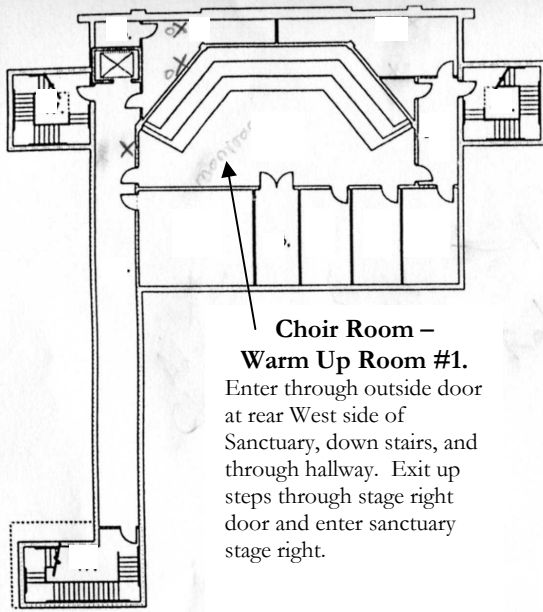

**MTVA Choral Festival  
Murfreesboro FUMC  
1<sup>st</sup> Floor**

**Choir Room –  
Warm Up Room #1.**  
Enter through outside door  
at rear West side of  
Sanctuary, down stairs, and  
through hallway. Exit up  
steps through stage right  
door and enter sanctuary  
stage right.

**Sanctuary – Performance Area**  
**Entrance from Warm Up Room #1** – Up the steps and  
through door on Stage Right.  
**Entrance from Warm Up Room #2** – Through rear Stage  
Right door, through sanctuary right, through door and on to  
stage.  
**All Exit** – Exit stage platform  
stage left, through sanctuary,  
through Narthex, and onto Sight  
Reading room.

**Everyone Enters Here.**  
Either through doors directly into  
Narthex (Registration Area)  
or  
Into doors under covered drop off  
area and through administrative  
hallway.

**West Wing – Preschool**  
**NO ENTRANCE BY ANY MTVA  
PERSONNEL!!!**

**REGISTRATION  
AREA/Narthex**

**FPO – Festival  
Production Office**  
Tally, Student Workers

**Judges' Room**

**MAIN FLOOR PLAN**

**Gymnasium –  
Warm-Up Room #2**  
Enter and Exit through  
North/South Corridor on  
East side of church.  
Risers will be set up.