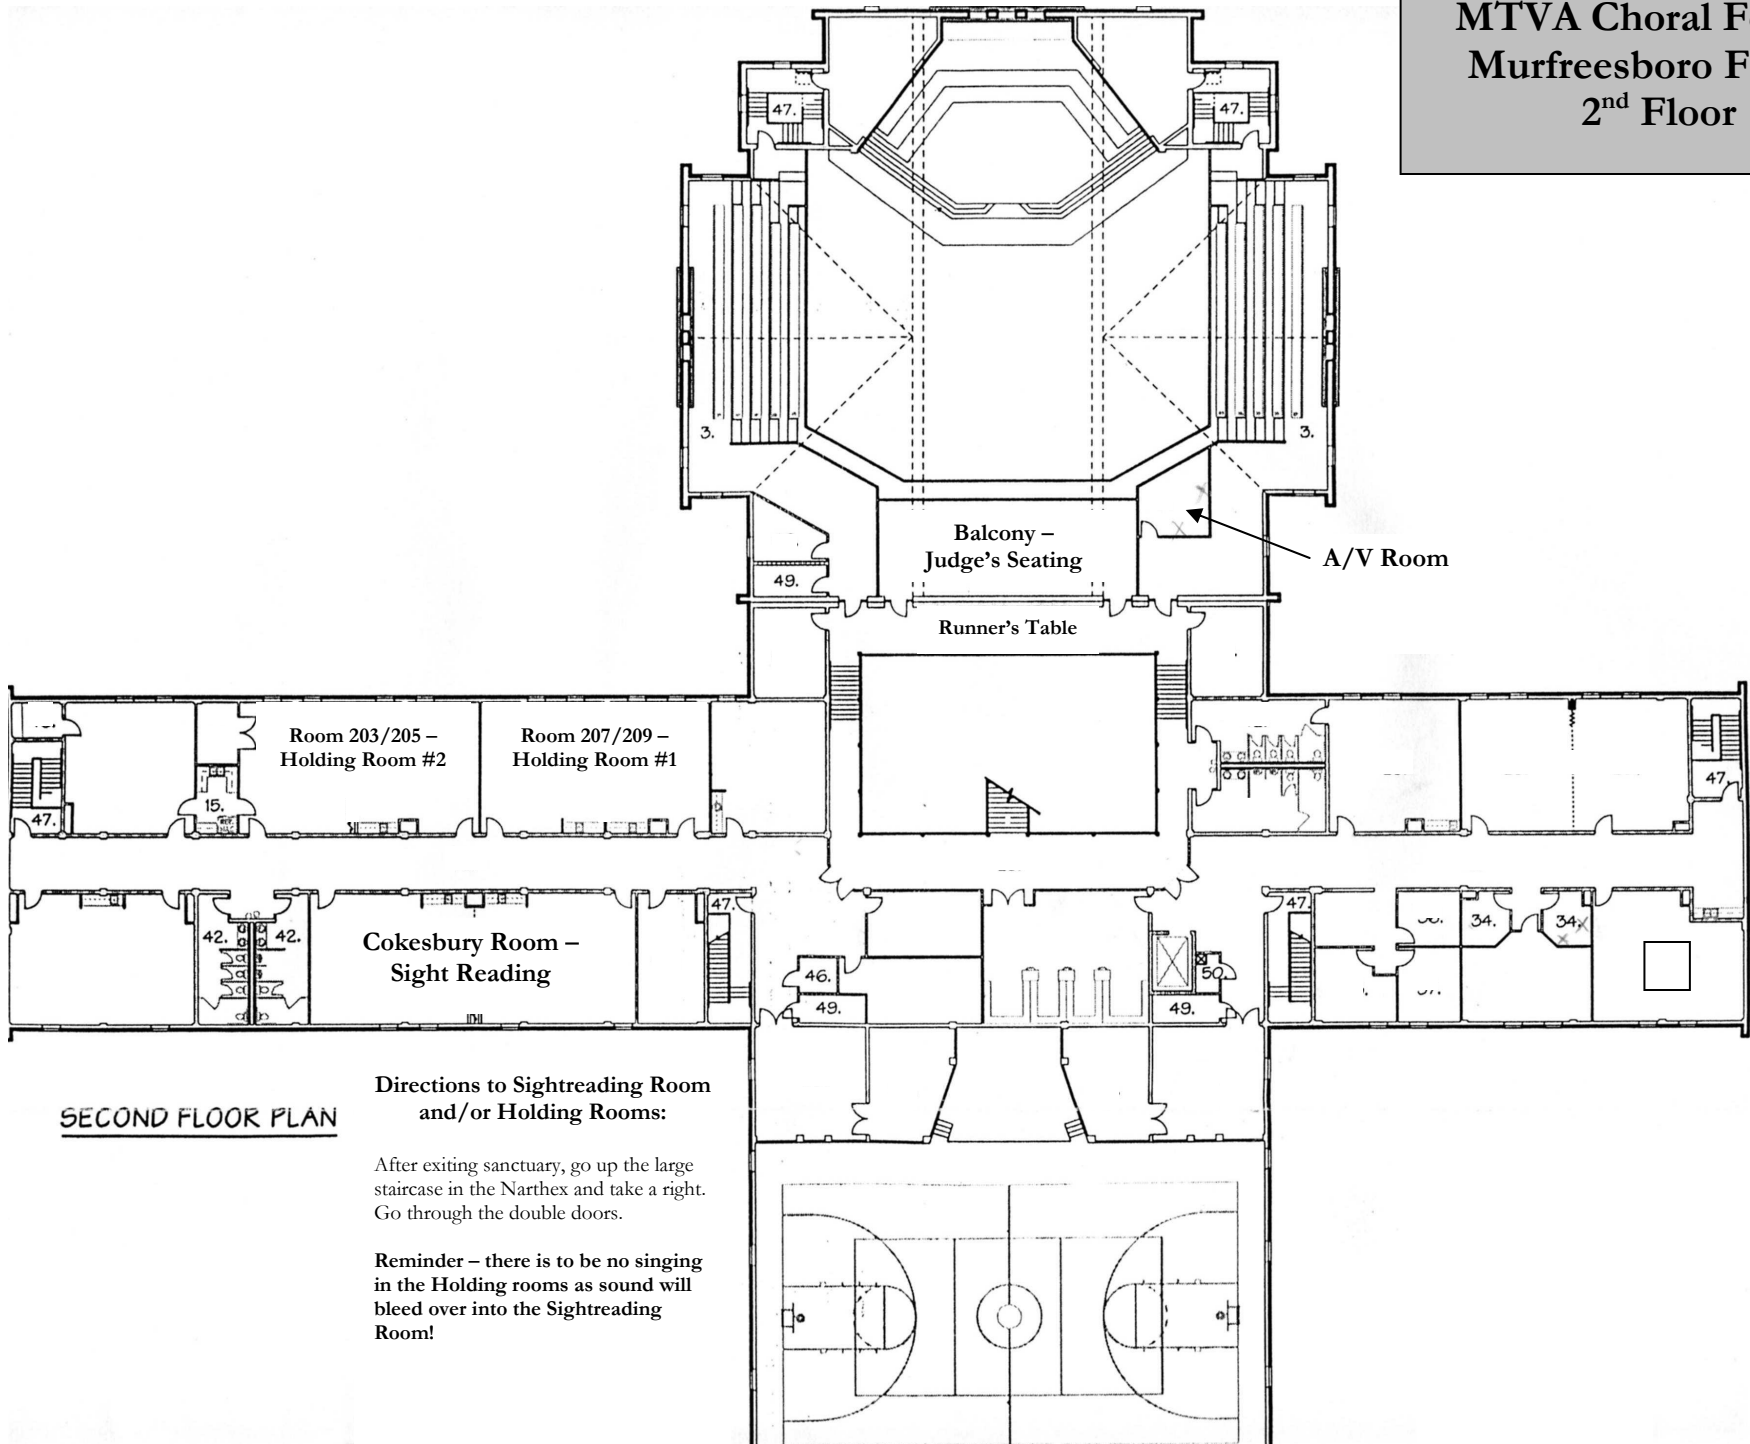

**Sanctuary – Performance Area**  
**Entrance from Warm Up Room #1** – Up the steps and  
through door on Stage Right.  
**Entrance from Warm Up Room #2** – Through rear Stage  
Right door, through sanctuary right, through door and on to  
stage.  
**All Exit** – Exit stage platform  
stage left, through sanctuary,  
through Narthex, and onto Sight  
Reading room.

**Everyone Enters Here.**  
Either through doors directly into  
Narthex (Registration Area)  
or  
Into doors under covered drop off  
area and through administrative  
hallway.

**West Wing – Preschool**  
**NO ENTRANCE BY ANY MTVA  
PERSONNEL!!!**

**REGISTRATION  
AREA/Narthex**

**FPO – Festival  
Production Office**  
Tally, Student Workers

**Judges' Room**

**MAIN FLOOR PLAN**

**Gymnasium –  
Warm-Up Room #2**  
Enter and Exit through  
North/South Corridor on  
East side of church.  
Risers will be set up.

**MTVA Choral Festival  
Murfreesboro FUMC  
2<sup>nd</sup> Floor**

**SECOND FLOOR PLAN**

**Directions to Sightreading Room  
and/or Holding Rooms:**

After exiting sanctuary, go up the large  
staircase in the Narthex and take a right.  
Go through the double doors.