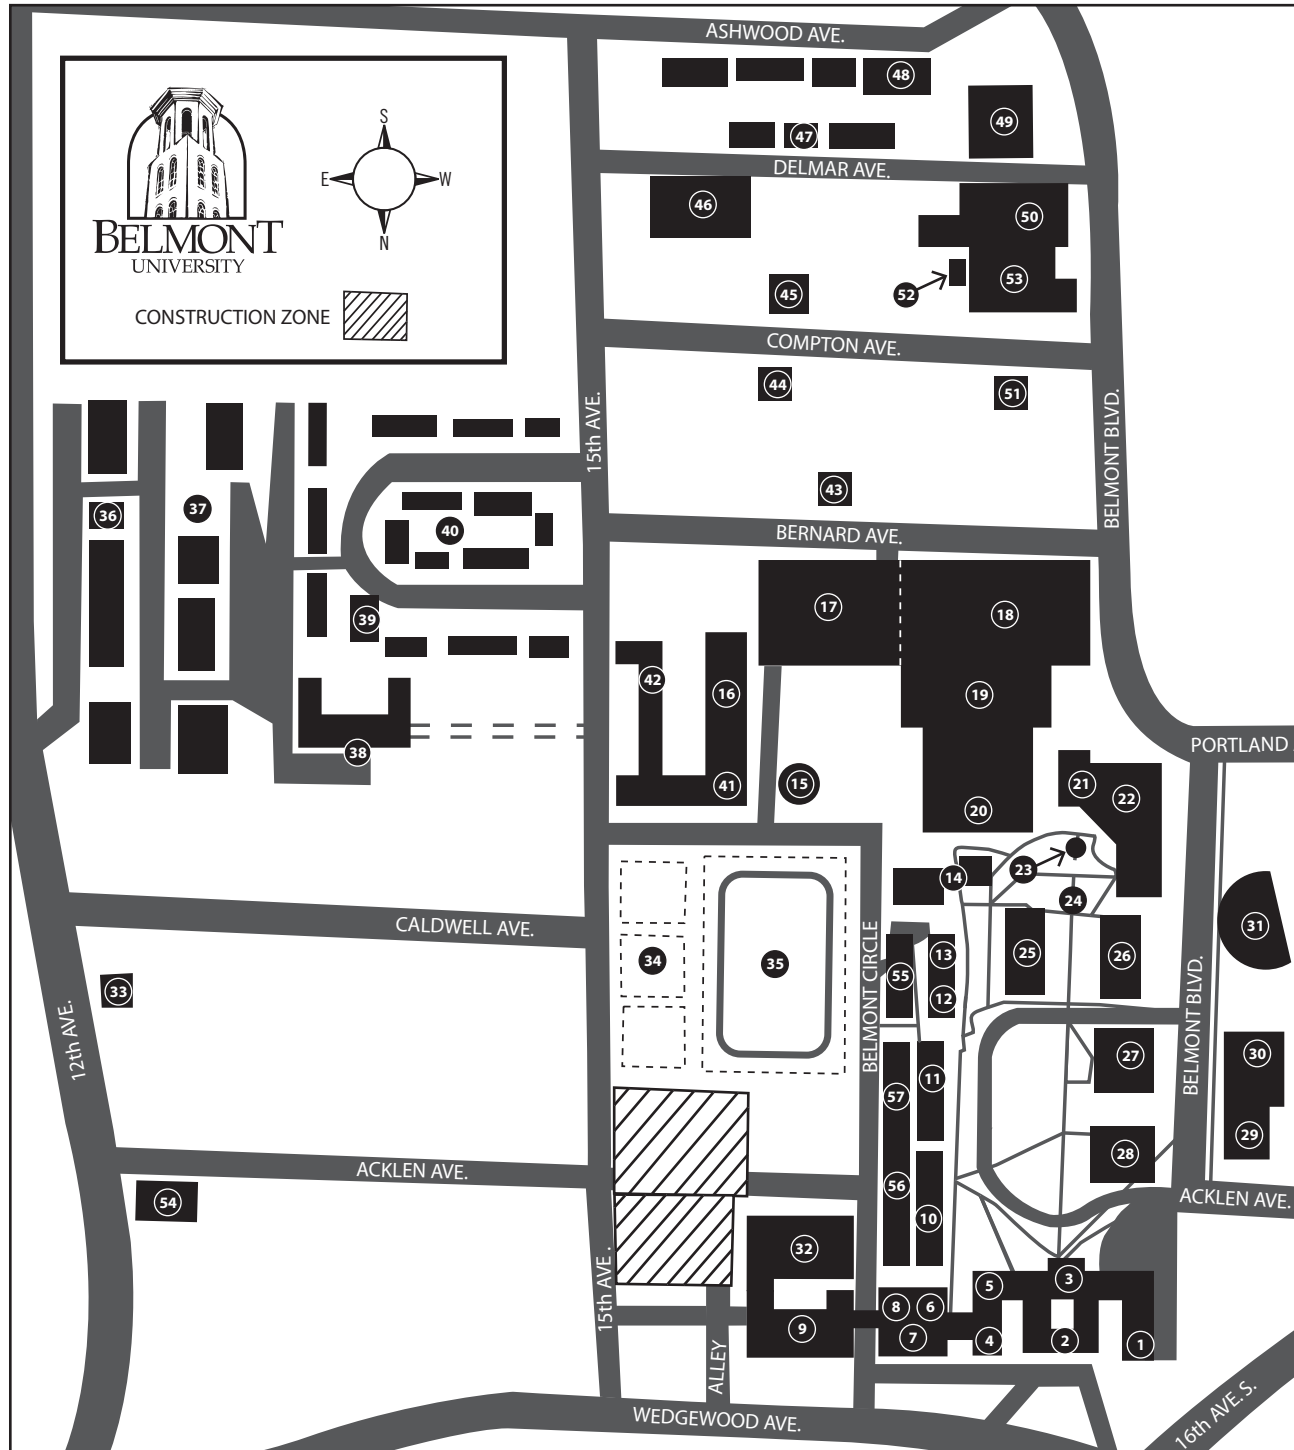

- 1 Fidelity Hall
- 2 Freeman Hall
- 3 Belmont Mansion
- 4 Black & White Dining Room
- 4 Neely Dining Room
- 5 Barbara Massey Hall
- 6 Massey Business Center, Jack C.
- 7 Copy Center
- 8 Curb Music Business Center
- 9 Inman Center, Gordon E. & North Garage
- 10 Heron Hall
- 11 Pembroke Hall
- 12 Hail Hall
- 13 Belmont Little Theatre
- 14 Plant Operations - Maintenance
- 15 Aviary
- 16 Residence Life
- 16 Wright Hall
- 17 Curb Parking Garage
- 18 Curb Event Center & Curb Cafe
- 19 Maddox Grand Atrium
- 20 Beaman Student Life Center
- 21 Career Services, 2nd Floor
- 21 Counseling Services
- 21 International Education, 2nd Floor
- 22 Campus Security
- 22 Gabhart Student Center
- 22 University Bookstore
- 22 University Cafeteria
- 22 University Ministries
- 23 Bell Tower
- 24 Amphitheatre, Kitty B. West
- 25 Wheeler Humanities Building
- 26 Hitch Science Building
- 27 Massey Performing Arts Center
- 28 Wilson Music Building
- 29 Leu Art Gallery
- 30 Library, Lila D. Bunch
- 31 Leu Center for the Visual Arts
- 32 McWhorter Hall & North Garage
- 32 Student Health Services & Pharmacy
- 33 Security Operations Center
- 34 Davis Tennis Center
- 35 Whitten Field
- 36 Hillside Clubhouse
- 37 Hillside
- 38 Thraikill Hall & Parking Garage
- 39 Bruin Hills Club House
- 40 Bruin Hills
- 41 Maddox Hall
- 42 Kennedy Hall
- 43 Moench Center, 1521 Bernard
- 43 Cooperative Center for Study Abroad
- 44 Max Kade House, 1508 Compton
- 45 Center for Social Entrepreneurship & Service Learning (CSESL), 1513 Compton
- 46 15th Avenue Annex/Law
- 47 Belmont Commons Clubhouse
- 48 Belmont Commons
- 49 Department of Sport Science
- 50 Belmont Heights Baptist Church
- 51 The Honors House, 1524 Compton
- 52 Dynamo Room
- 53 Theater Complex
- 54 Mail Services - Central Receiving
- 55 Maple Hall
- 56 Patton Hall
- 57 Bear House

University Operator: 615-460-6000